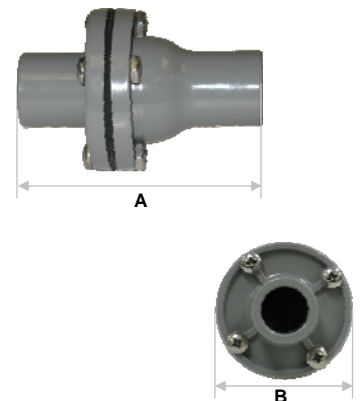

## Sea-Lect® Check Valve CV-0400D

- Creates & maintains pump prime
- Doubles pump lift for Guzzler "400" Series pumps
- Prevents fluid backflow
- Durable, lightweight Delrin® plastic
- Accommodates 1/2" - 1-1/4" hose connection types
- Available in a wide range of hose connection types
- Compatible with Guzzler 400 Series pumps

### Available Ports

	in	1/2	5/8	3/4	1	1-1/8	1-1/4
	cm	1.27	1.60	1.91	2.54	2.86	3.18
<b>Hose (Smooth)</b>				•	S	•	•
<b>NPT Female (Tapped)</b>		•		•			
<b>NPT Male (Threaded)</b>				•	•		
<b>Male Garden Hose (Threaded)</b>				•			
<b>Barbed</b>				•		•	
<b>Barbed Adapter</b>		•	•	•			

S Standard • Optional

CV-0400D Check Valve equipped with umbrella valve.

Note: Dimensions shown below are for CV-0400D Check Valve equipped with flapper valve.

	in	cm
<b>A</b>	3-5/16	8.4
<b>B</b>	2-1/4	5.7
<b>Weight</b>	0.15 lb	0.07 kg

# Sea-Lect® Check Valve CV-0400D

**Example: CV-0400D-1-5050**

- Sea-Lect Check Valve
- Model style 0400D (Delrin/Gray)
- Buna-N Flapper Valve
- 1" Smooth Hose Connections

**CV – 0400D – 1 – 50 50**

Sea-Lect Product	
Option	Code
Check Valve	CV