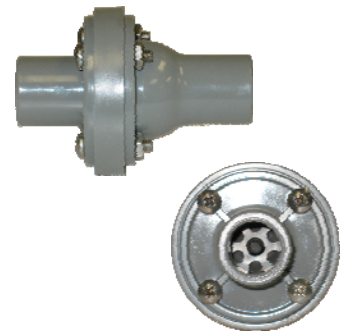

CV-0400D Check Valve equipped with umbrella valve.

Note: Dimensions shown below are for CV-0400D Check Valve equipped with flapper valve.