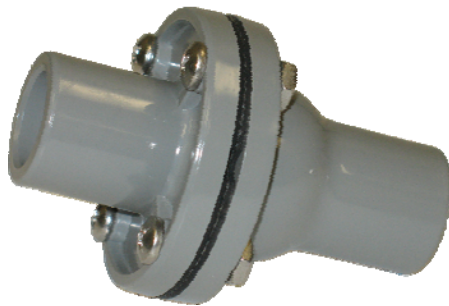

## Sea-Lect® Check Valve CV-0400D

- Creates & maintains pump prime
- Doubles pump lift for Guzzler "400" Series pumps
- Prevents fluid backflow
- Durable, lightweight Delrin® plastic
- Accommodates 1/2" - 1-1/4" hose connection types
- Available in a wide range of hose connection types
- Compatible with Guzzler 400 Series pumps

### Materials

<b>Body *</b>	Delrin / Gray
<b>Valve *</b>	Flapper: Buna-N, White (Pigment-free) Buna-N, Neoprene, Viton, EPDM, Silicone; Duckbill: Buna-N; Umbrella: Silicone
<b>Fasteners</b>	Stainless Steel

### Valve Options

**Flapper** — General purpose liquid transfer

**Duckbill** — For dirty liquid and sewage. Permits mounting in any position.

**Umbrella** — Most efficient for pumping clean liquid. Also used for air and vacuum service.

# Sea-Lect® Check Valve CV-0400D

**Example: CV-0400D-1-5050**

- Sea-Lect Check Valve
- Model style 0400D (Delrin/Gray)
- Buna-N Flapper Valve
- 1" Smooth Hose Connections

**CV – 0400D – 1 – 50 50**

Sea-Lect Product	
Option	Code
Check Valve	CV